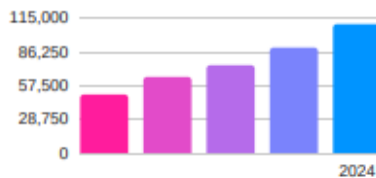

Growth in the South East

+110,000 jobs by 2022 in the South East

Sectors set to grow

- Construction
- Health and Social Work
- Professional Services
- Wholesale and Retail
- Support Services
- Transport and Storage