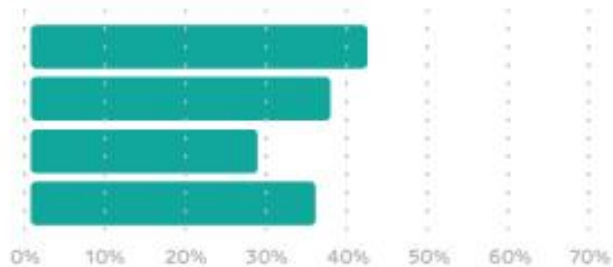

### Top skills lacking among applicants

ABILITY TO MANAGE OWN TIME AND PRIORITISE OWN TASKS

TEAM WORKING

MANAGING THEIR OWN FEELINGS, OR HANDLING THE FEELINGS OF OTHERS

CUSTOMER HANDLING SKILLS

**65%** of employers say **WORK EXPERIENCE** is significant or crucial

## Job vacancies

**31%**

OF VACANCIES ARE CLASSED AS "HARD TO FILL"