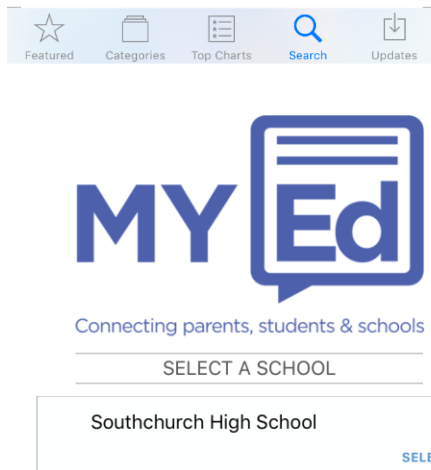

# MyEd installation Guide

Goto the app Store on your device and search for MyEd

Launch the app and search for Southchurch High School

In this section of the app you can browse through the different areas for up to date information.