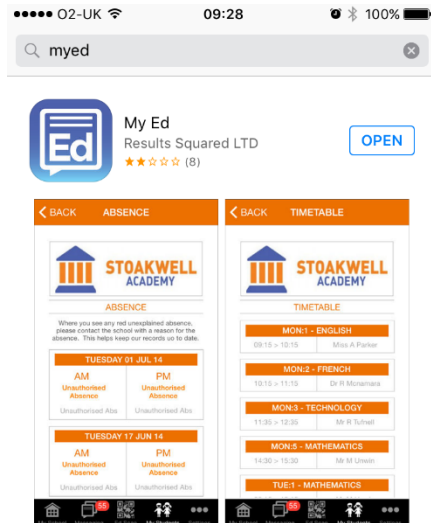

# MyEd installation Guide

Goto the app Store on your device and search for MyEd

Launch the app and search for Southchurch High School

In this section of the app you can browse through the different areas for up to date information.

The messaging area is where you will receive notifications from the school. You will also be able to send messages to the school

The "My Students" Area of the app will allow you to view Specific information about your Son or Daughter